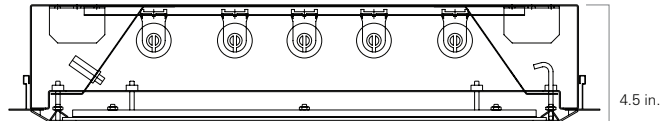

Job Name _____

Fixture Type _____

Catalog No. _____

Approval _____ Date _____

24 in. with 2 ft. lamps
48 in. with 4 ft. lamps

one	Luminaire Width	four	Ballast	eight	Lens
1	1 ft., <u>three lamp maximum</u>	DM	Dimming	12	.125 in. K12 prismatic polycarbonate
2	2 ft.	EL	Electronic Instant Start, <u>std T8</u>	15	.156 in. K12 prismatic polycarbonate
two	Lamp Quantity	PR	Program Rapid Start, <u>std T5, option T8</u>	53	.125 in. K12 prismatic acrylic
2	two	five	Voltage	113	.125 in. K12 prismatic acrylic with RFI Grid
3	three	120	120 V, 60 Hz	nine	Options
4	four	277	277 V, 60 Hz	CU	Canadian UL Listing
5	five	347	347 V, 60 Hz	E1	One lamp emergency ballast
6	six	VAR	Variable, 120-277 V, 50/60Hz	E2	Two lamp emergency ballast
three	Lamps (Not Included)	six	Door Material	FH	Fuse and holder
14	2 ft. 14 W T5	A	Aluminum	NS	NSF listing
17	2 ft. 17 W T8	C	Cold rolled steel, <u>standard</u>	RF	Radio interference filter, one per circuit
24	2 ft. 24W T5 HO	S	Stainless steel	AH	Painted aluminum housing
4B	2 ft. 40 W T5 biax	seven	Door Finish	SH	Painted stainless steel housing
28	4 ft. 28 W T5	R	Brushed stainless steel	SB	Brushed stainless steel housing
32	4 ft. 32 W T8	W	White	TP	Stainless steel torx head fasteners
54	4 ft. 54 W T5 HO			NL	Night light for 7 W or 9 W PL bipin
				NL-LED	Night light, LED