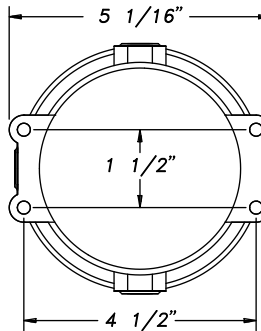

Net Weight: 1 lbs. 5 oz. maximum.

Approximate shipping weight for package of twenty five: 45 lbs

M16377/36-96.1

White Window with DPST Switch

How To Order By Military Spec Number

Example: M16377/36-96.1 (Refer to the Index pages for crosses to NSN numbers)