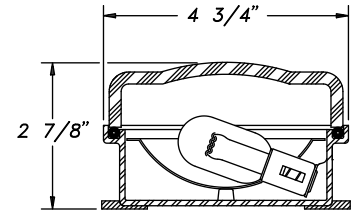

6 to 28 volts, 21 candlepower or 25 watts. Watertight, supplied with a boot for the toggle switch. Three gland nuts and washer assemblies are packaged with the light fixtures to provide for additional branch lighting circuits. Incandescent lamp and cable not furnished.

Net Weight: 1 lbs. 5 oz. maximum.

Approximate shipping weight for package of twenty five: 45 lbs

M16377/36-96.1

White Window with DPST Switch

How To Order By Military Spec Number

Example: M16377/36-96.1 (Refer to the Index pages for crosses to NSN numbers)